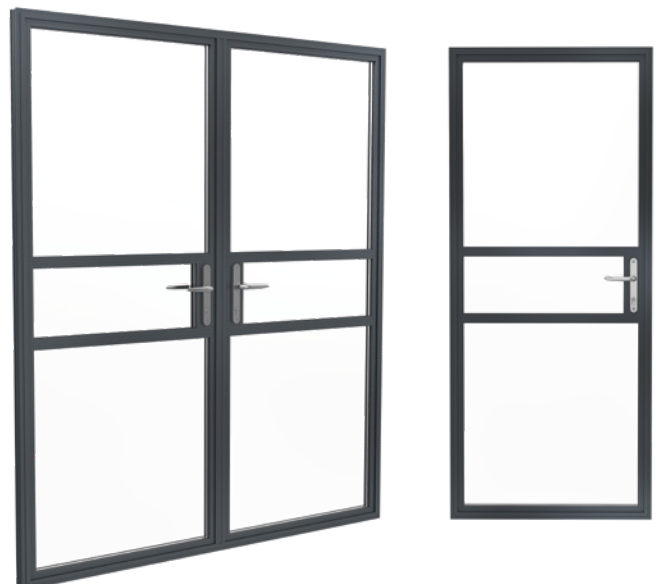

Certified
KM 530838

Certified
BS 4873:2016

Certified
PAS 24: 2016

Certified
BS 6375

U Value
1.5W/m²K

Air
600Pa

Water
450Pa

Wind
Class 2400

Sash Max Width
900mm*

Sash Max Height
2100mm*

*Refer to fabricators manual for correct hardware & size range to PAS24

Alitherm Heritage

Flexible and versatile, our Alitherm Heritage doors provide the perfect complement to the window system.

Available in single and double formats, as well as a new French door option, Alitherm Heritage doors feature the slim profiles and sight lines that are associated with traditional steel products. Also suitable for use as an internal screening system, the timeless elegance of Alitherm Heritage doors is accompanied by outstanding thermal performance.